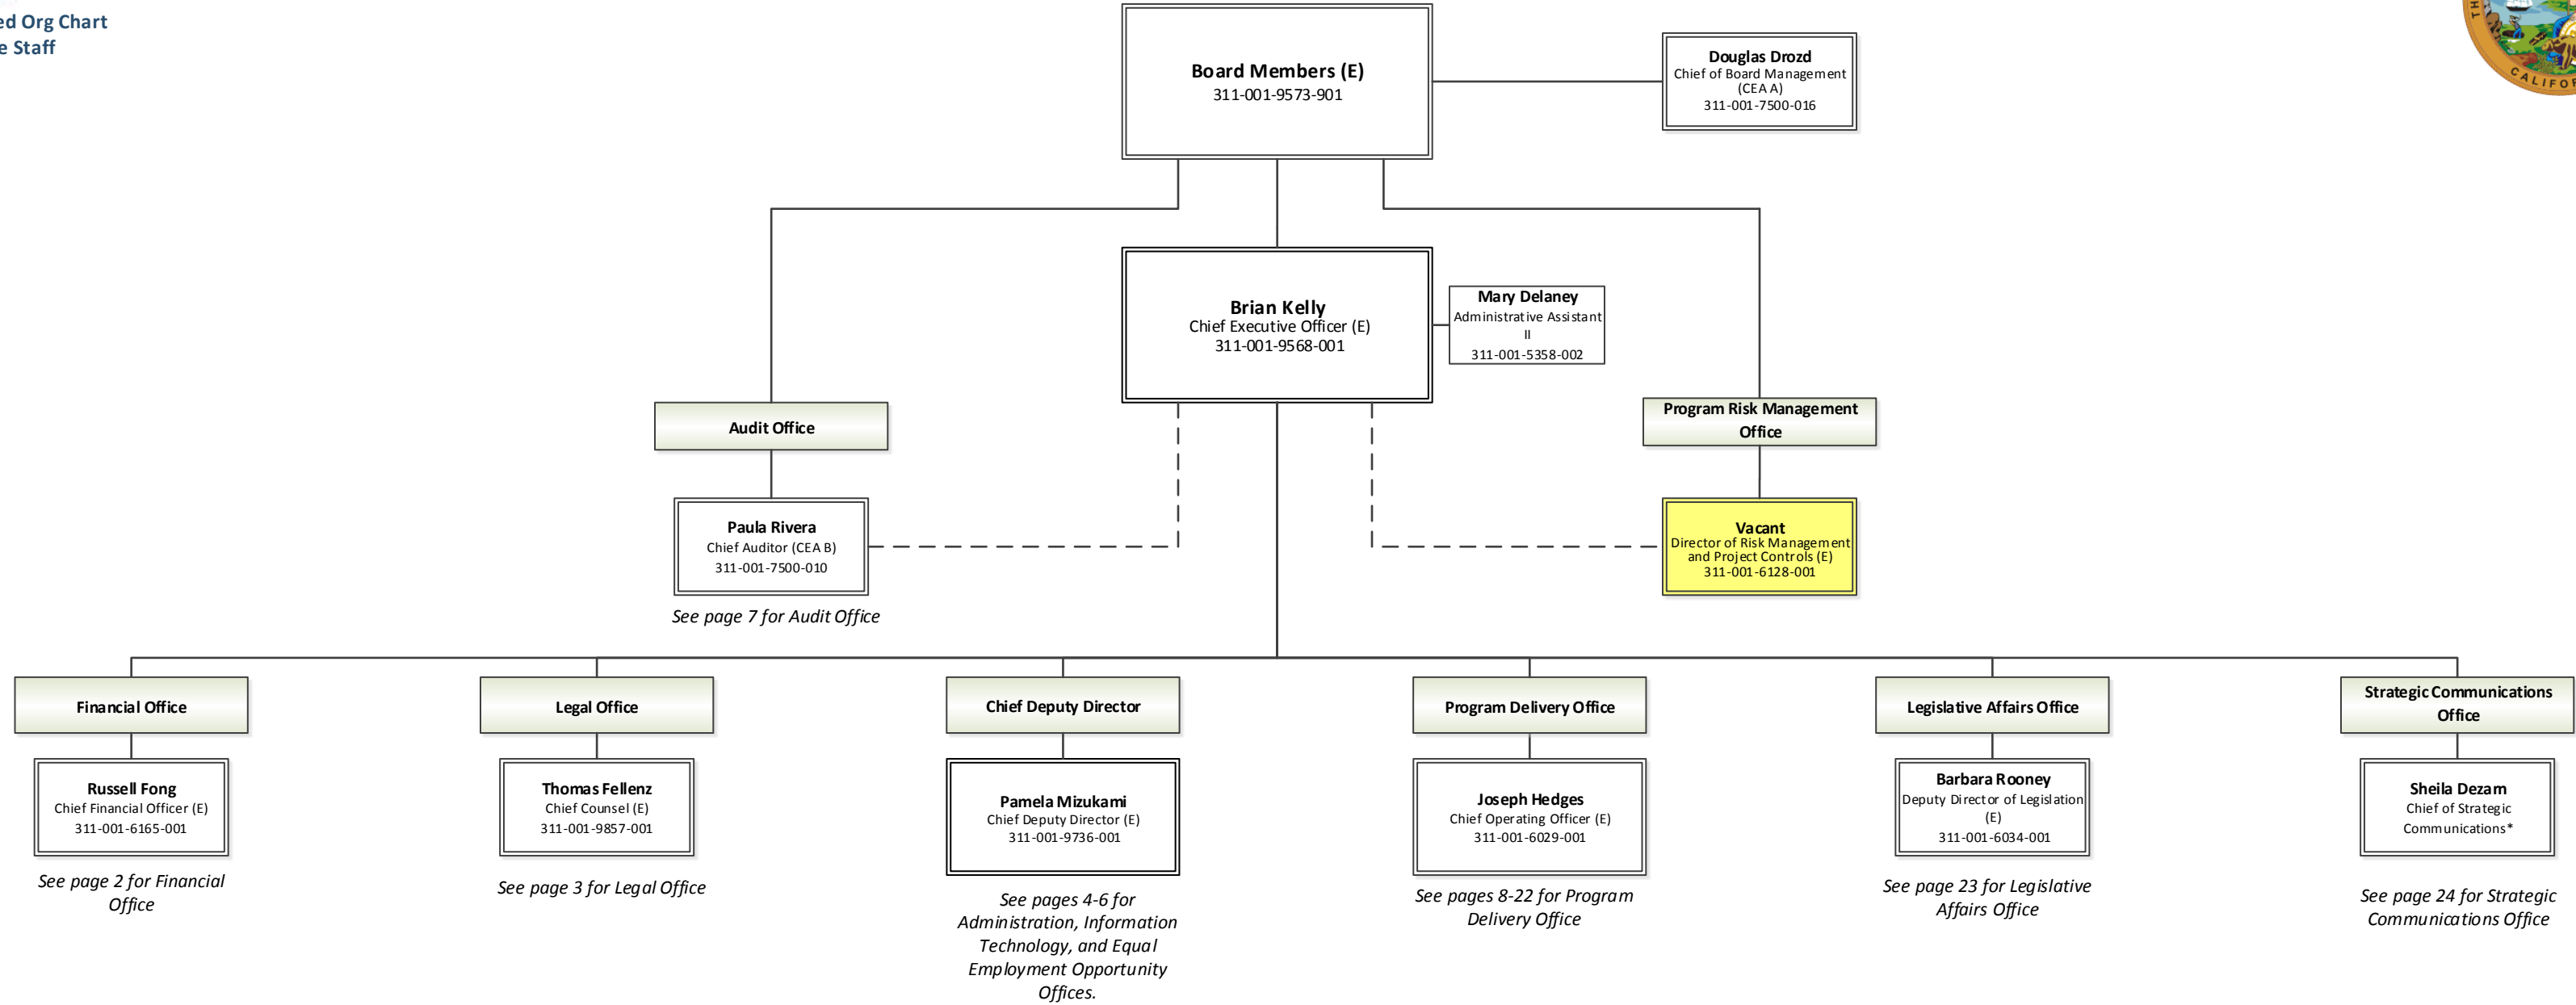

Integrated Org Chart
Executive Staff

Legend

Vacant (Yellow box)

Filled (White box)

*RDP (White box with asterisk)

HSRA Filled Positions: 189
 HSRA Vacant Positions: 37
HSRA Total Positions: 226
 Total Blanket Positions: 20

RDP Filled Positions: 433
 RDP Vacant Positions: 81
 KPMG: 12
RDP Filled Positions: 526