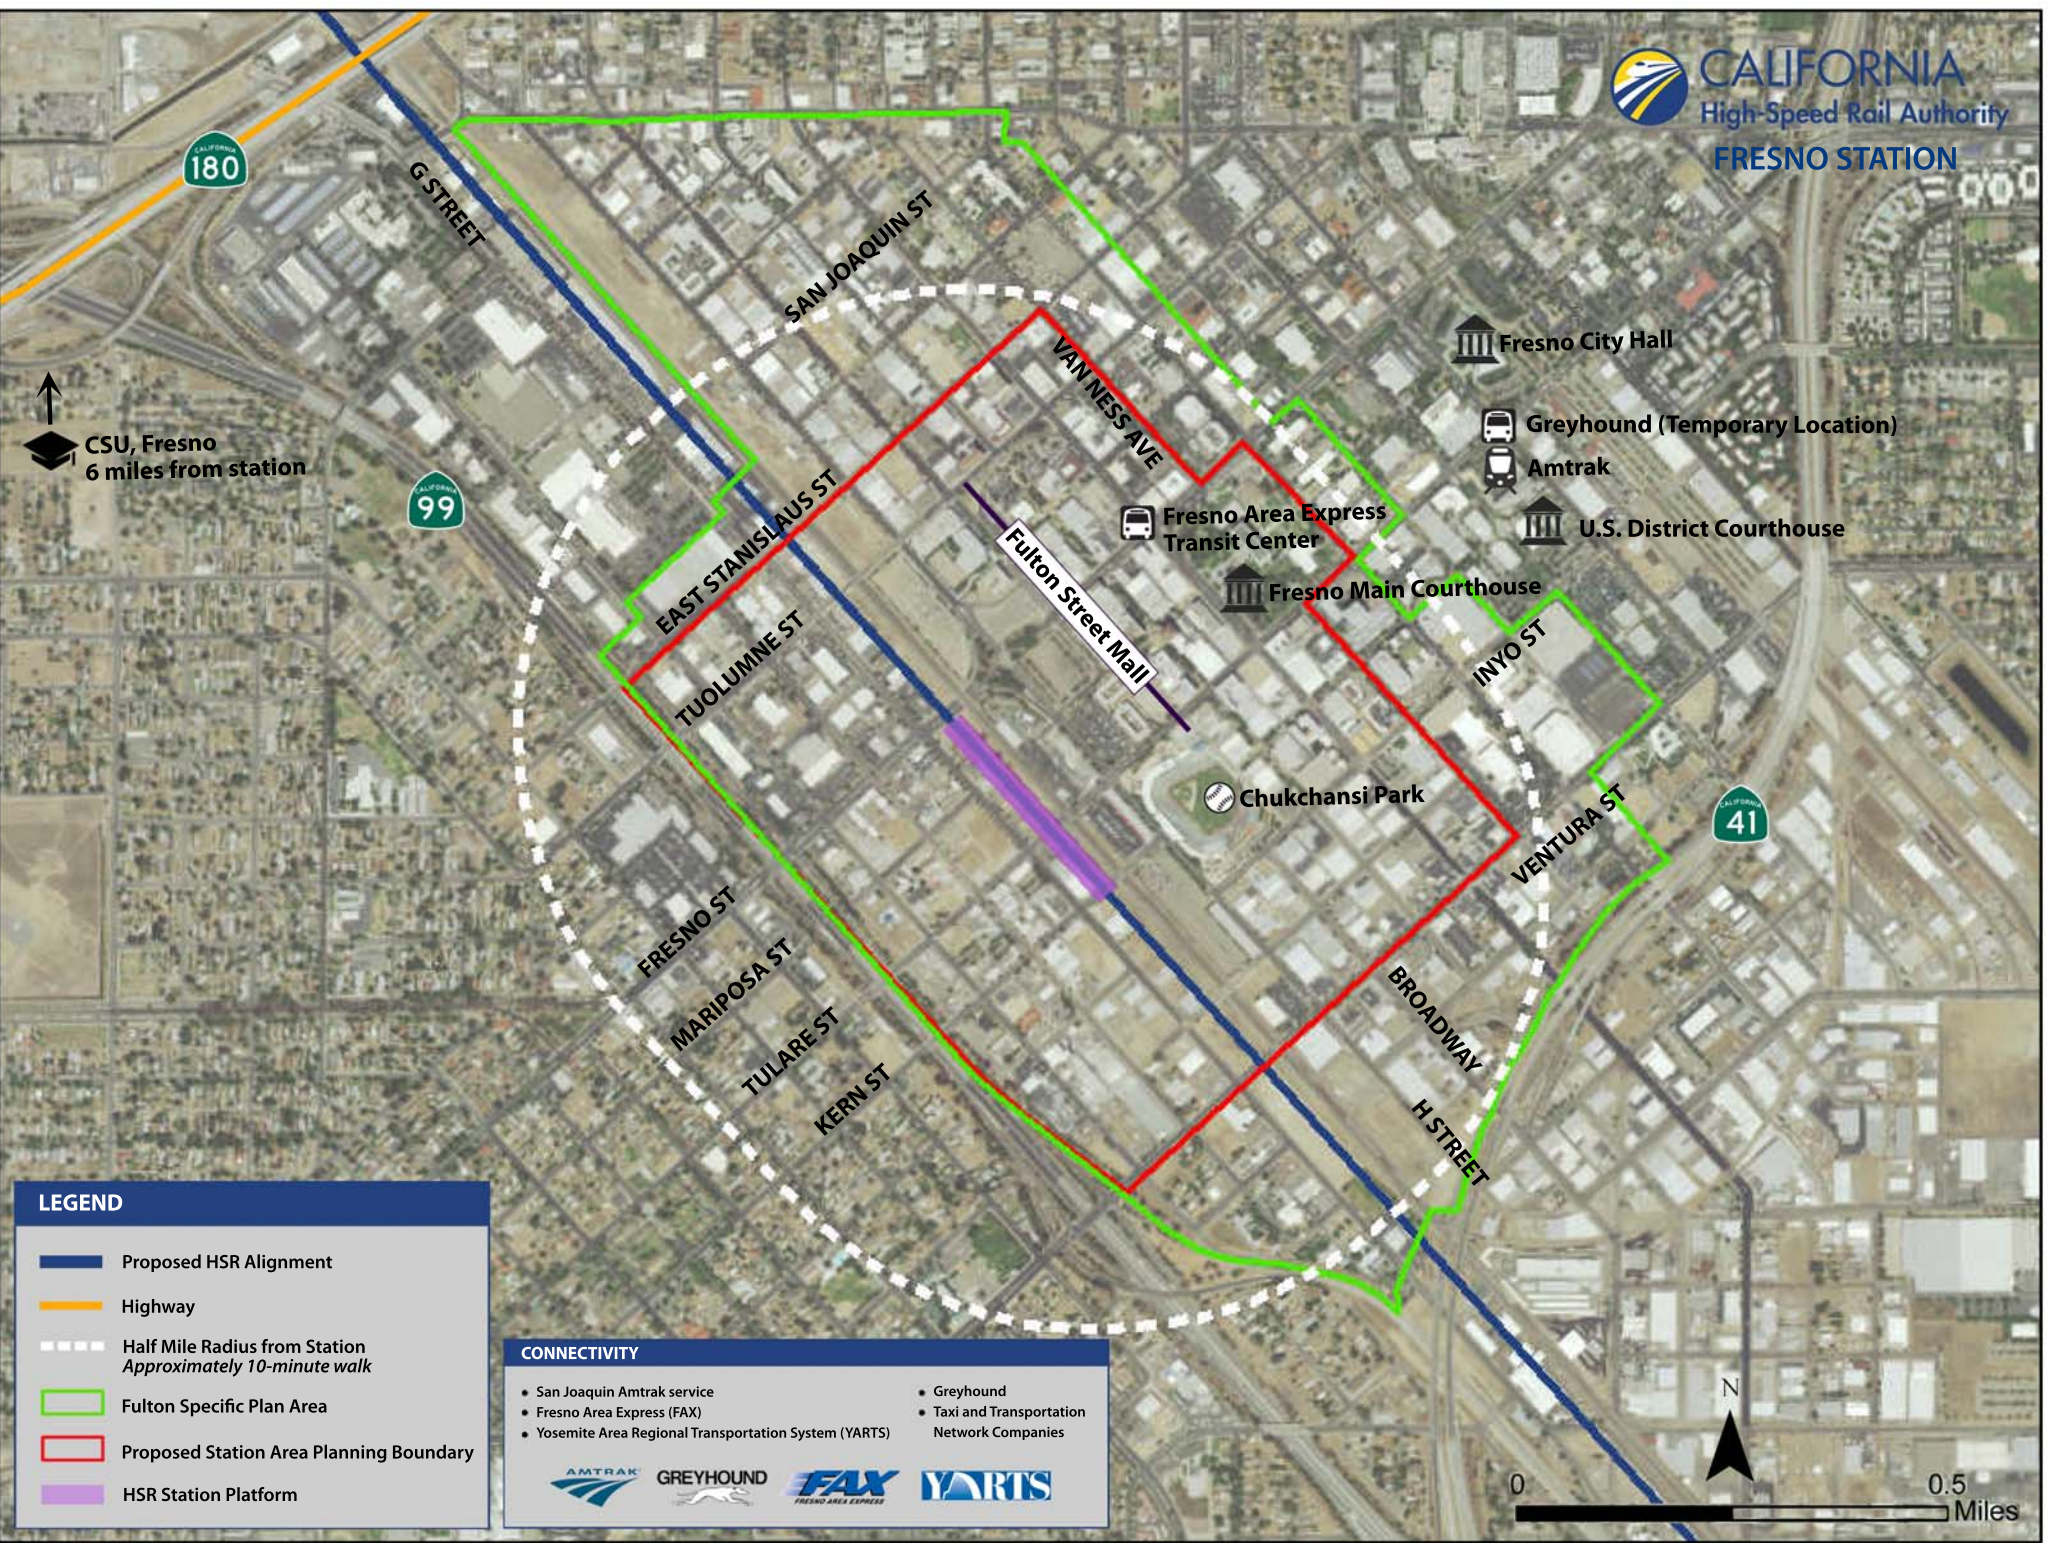

CSU, Fresno  
6 miles from station

**LEGEND**

- Proposed HSR Alignment
- Highway
- Half Mile Radius from Station  
*Approximately 10-minute walk*
- Fulton Specific Plan Area
- Proposed Station Area Planning Boundary
- HSR Station Platform

**CONNECTIVITY**

- San Joaquin Amtrak service
- Fresno Area Express (FAX)
- Yosemite Area Regional Transportation System (YARTS)
- Greyhound
- Taxi and Transportation Network Companies