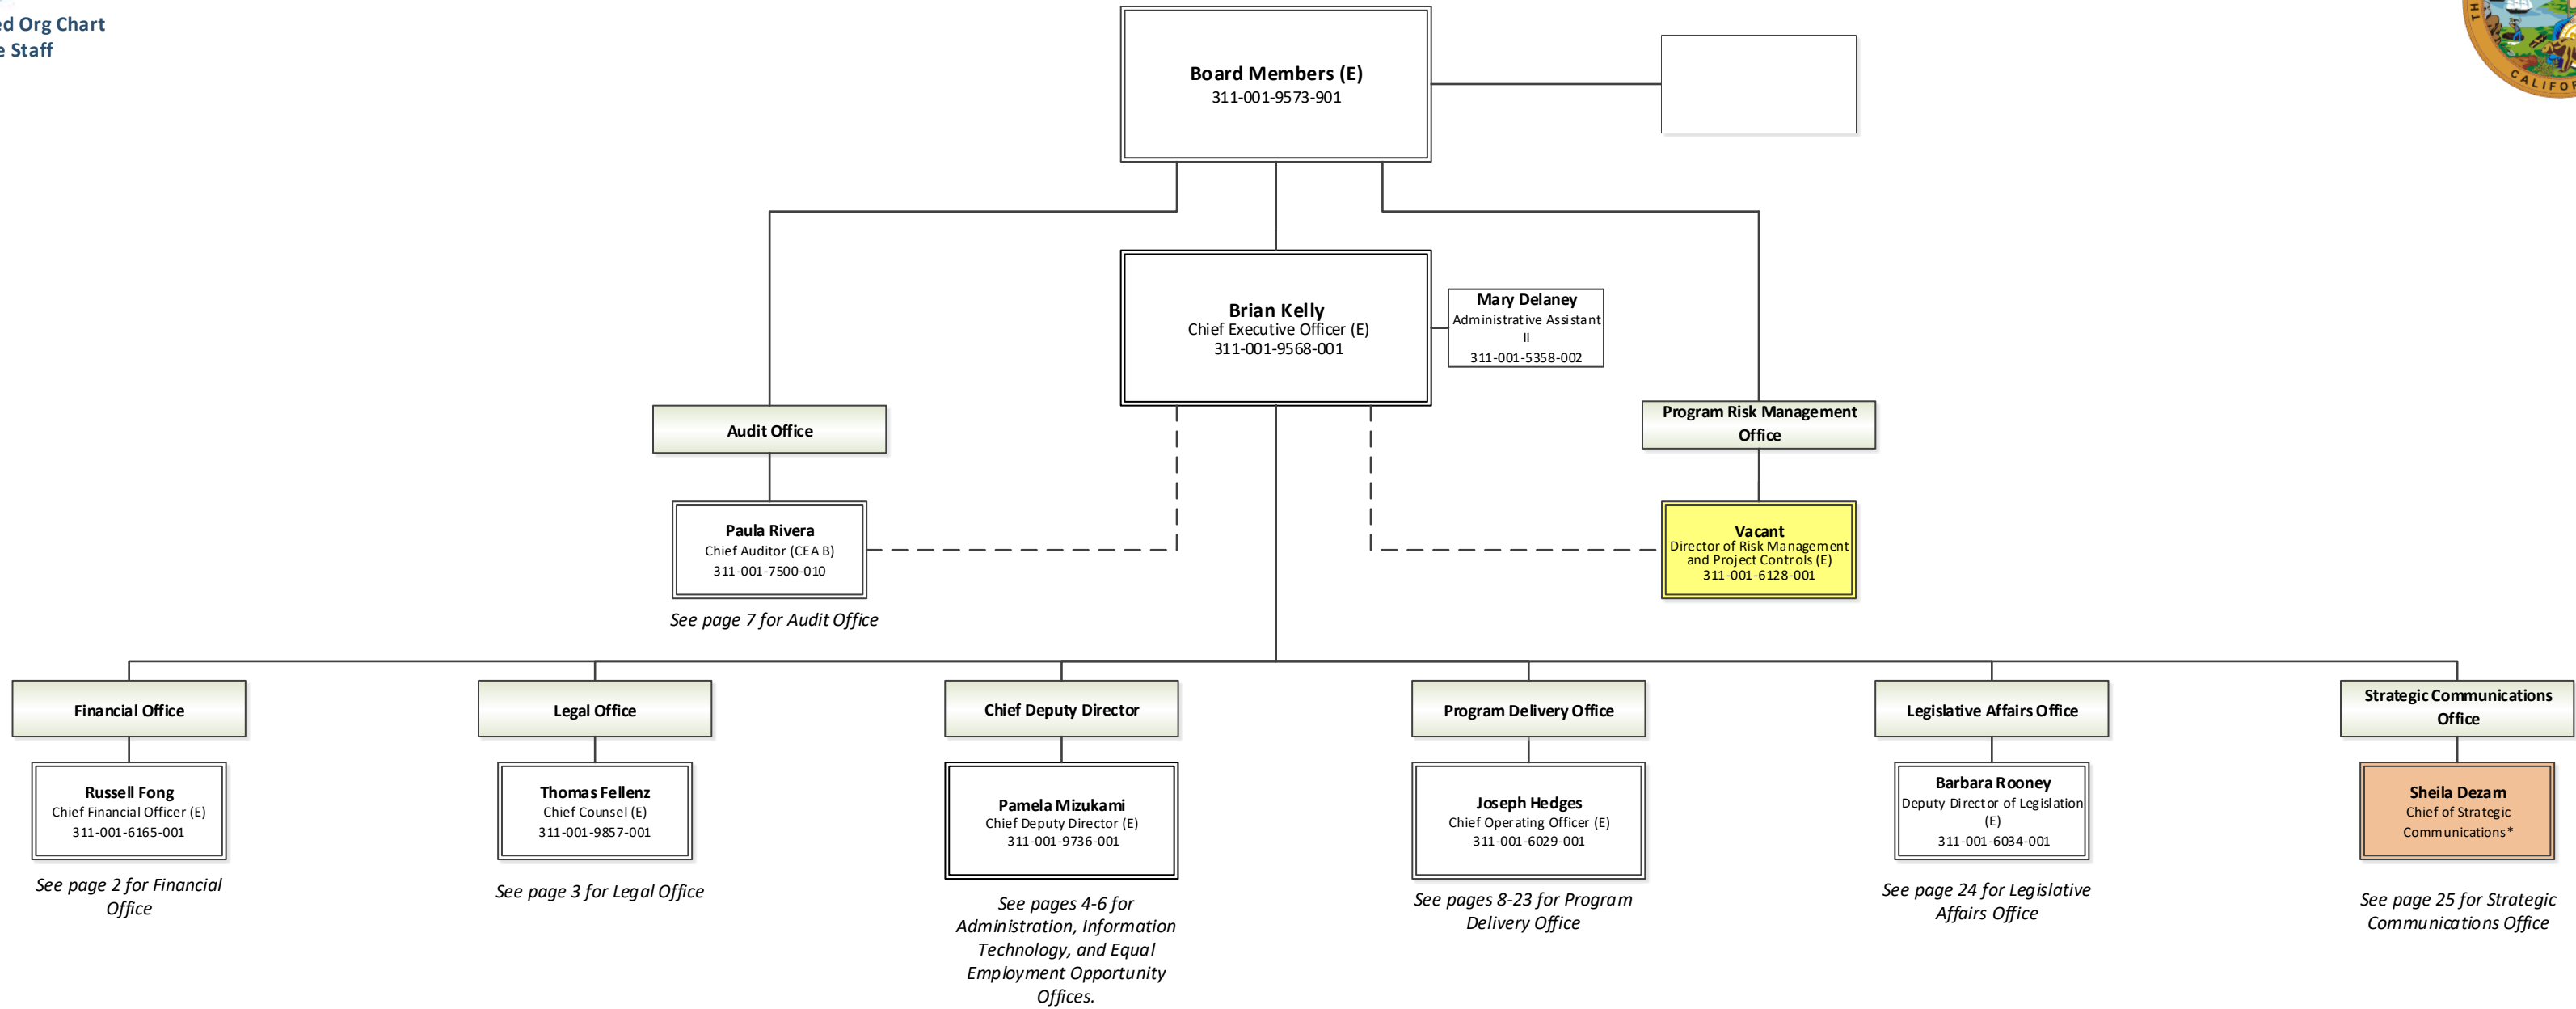

Integrated Org Chart  
Executive Staff

HSRA Filled Positions: 182  
 HSRA Vacant Positions: 44  
**HSRA Total Positions: 226**  
 Filled Blanket Positions: 19  
 Vacant Blanket Positions: 3  
 Total Blanket Positions: 22

RDP Filled Positions: 434  
 RDP Vacant Positions: 80  
 KPMG: 12  
**RDP Total Positions: 526**

Approved By: \_\_\_\_\_ Date: \_\_\_\_\_