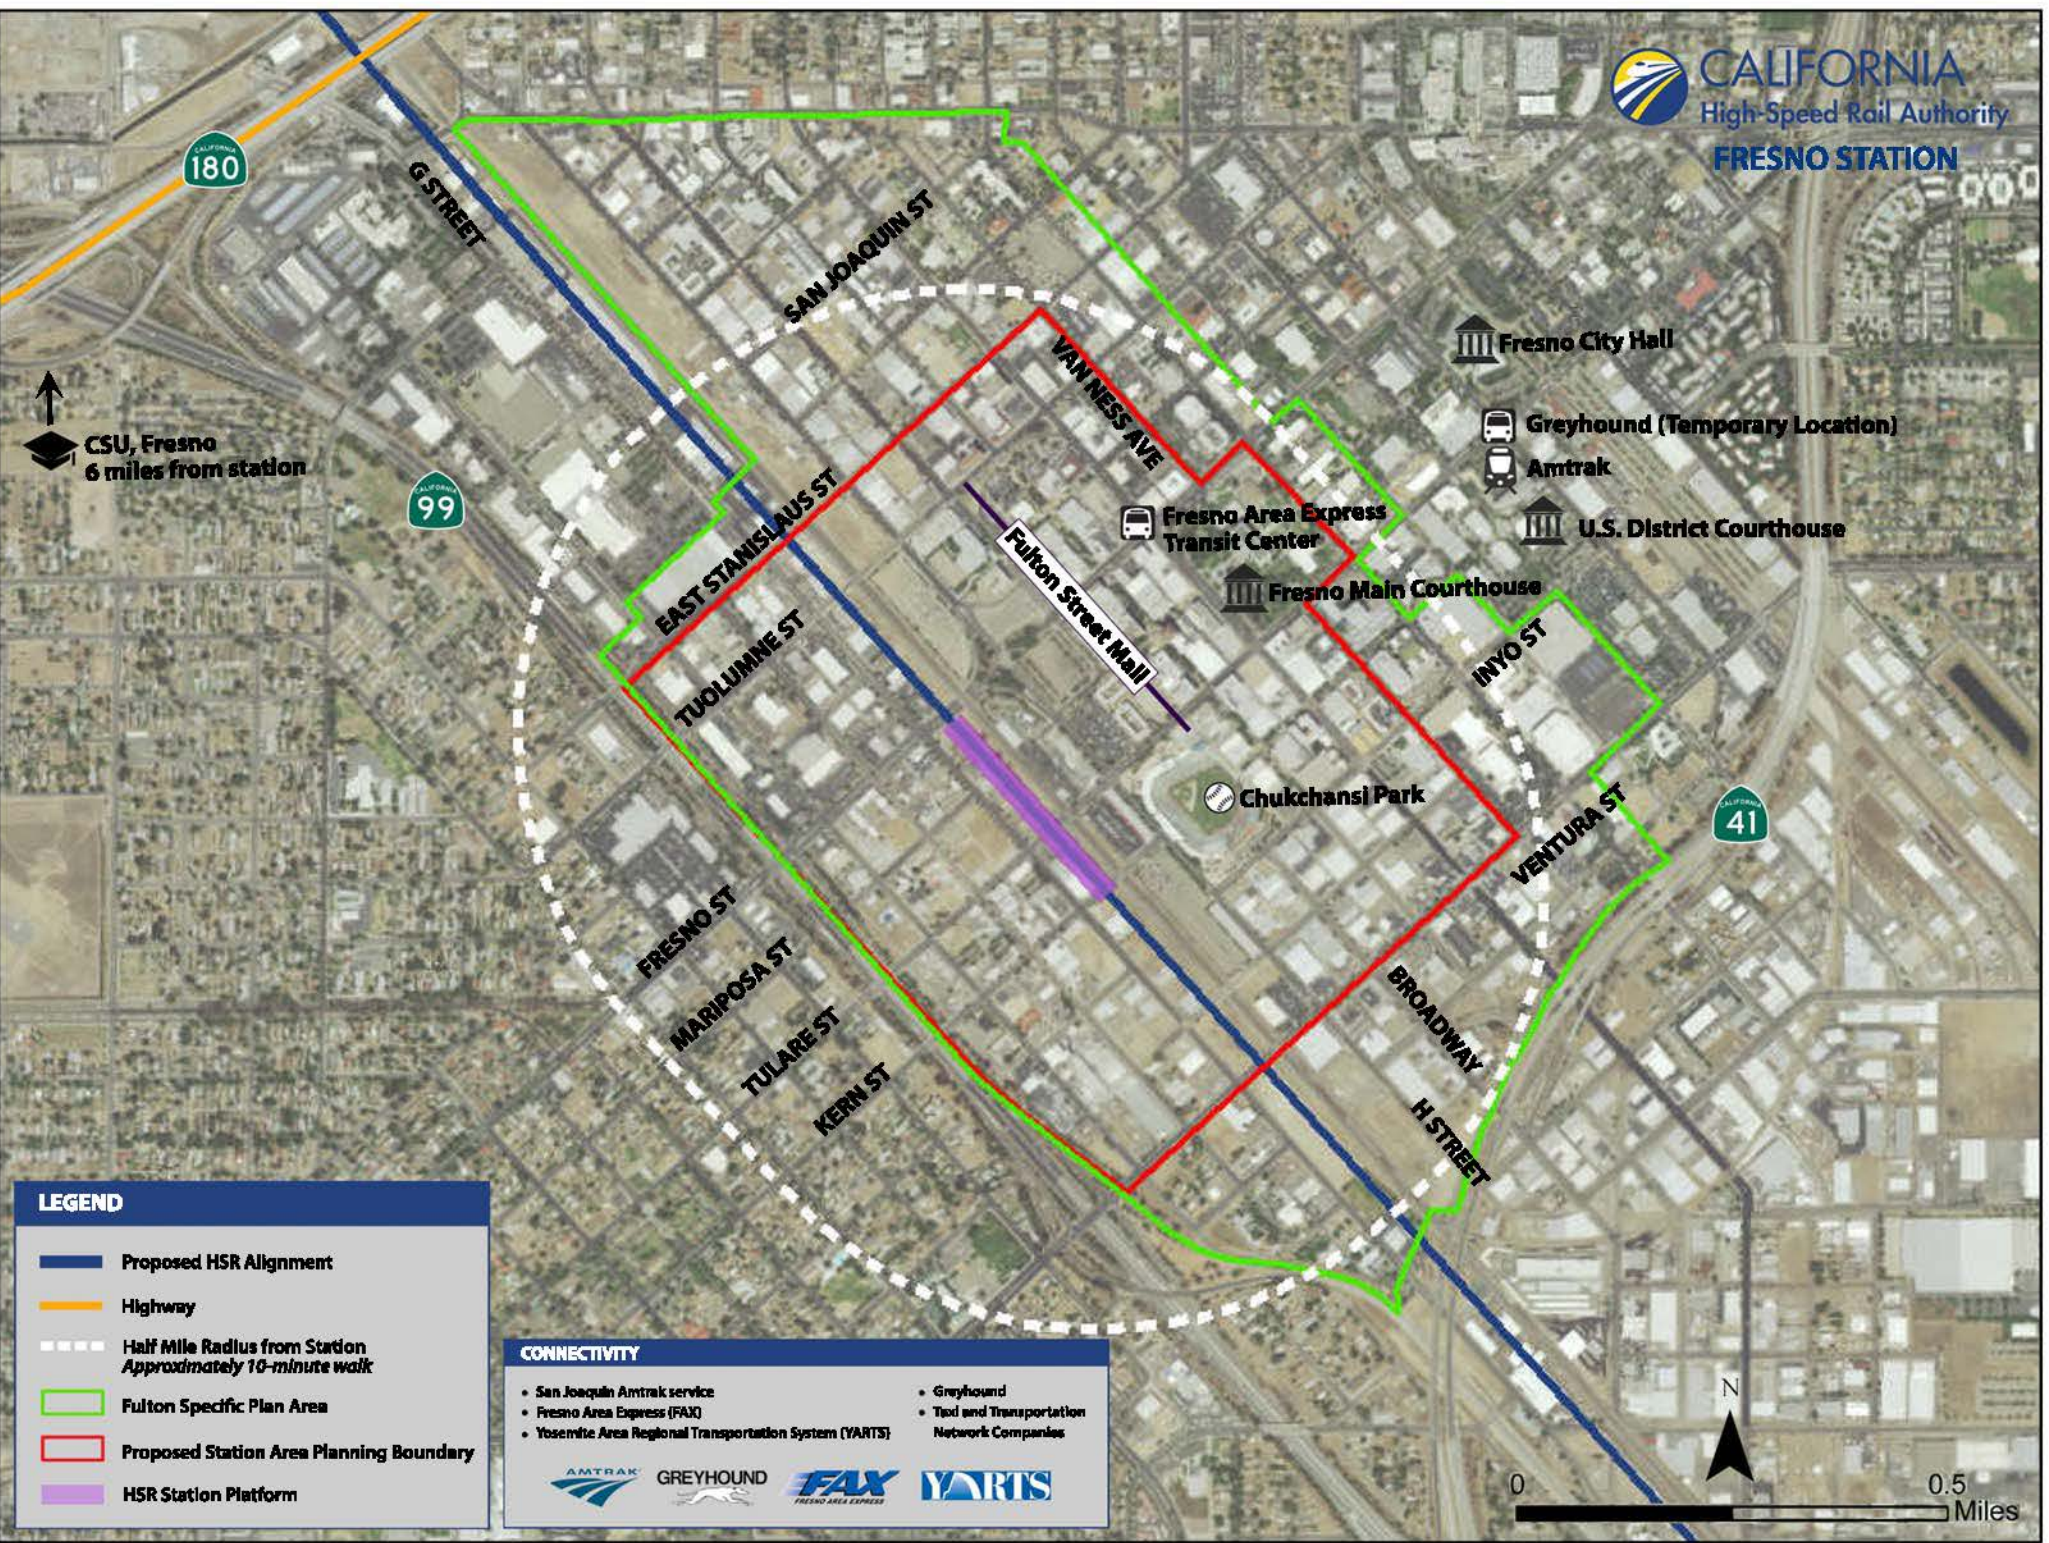

CSU, Fresno  
6 miles from station

**LEGEND**

- Proposed HSR Alignment
- Highway
- Half Mile Radius from Station  
*Approximately 10-minute walk*
- Fulton Specific Plan Area
- Proposed Station Area Planning Boundary
- HSR Station Platform

**CONNECTIVITY**

- San Joaquin Amtrak service
- Fresno Area Express (FAX)
- Yosemite Area Regional Transportation System (YARTS)
- Greyhound
- TxDOT and Transportation Network Companies