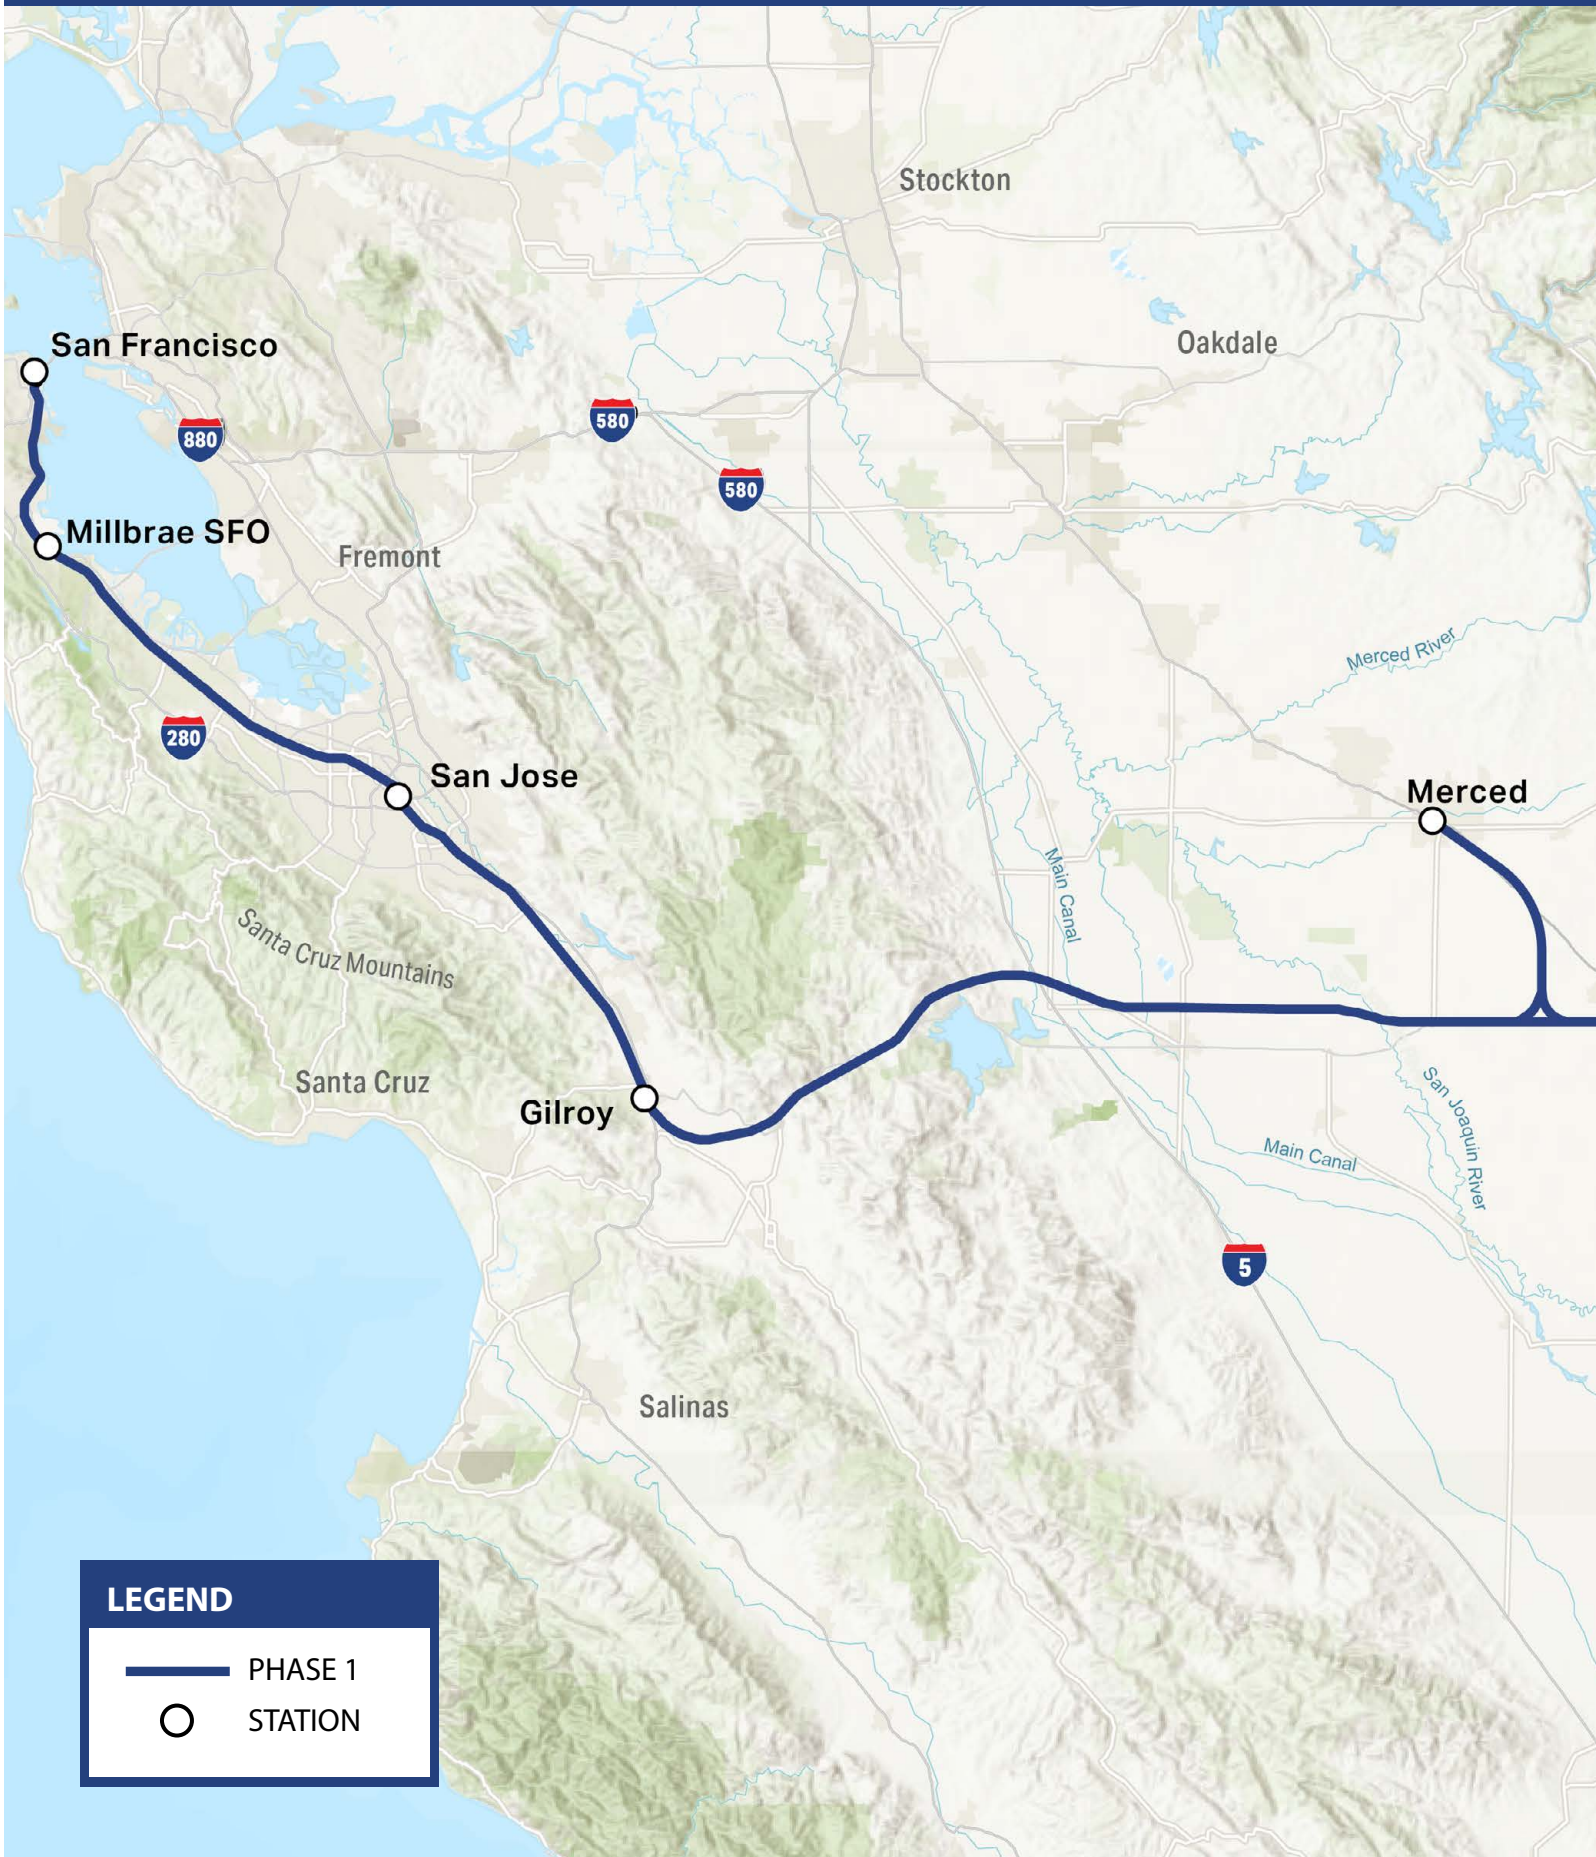

San Francisco to Merced Alignment

LEGEND

-  PHASE 1
-  STATION